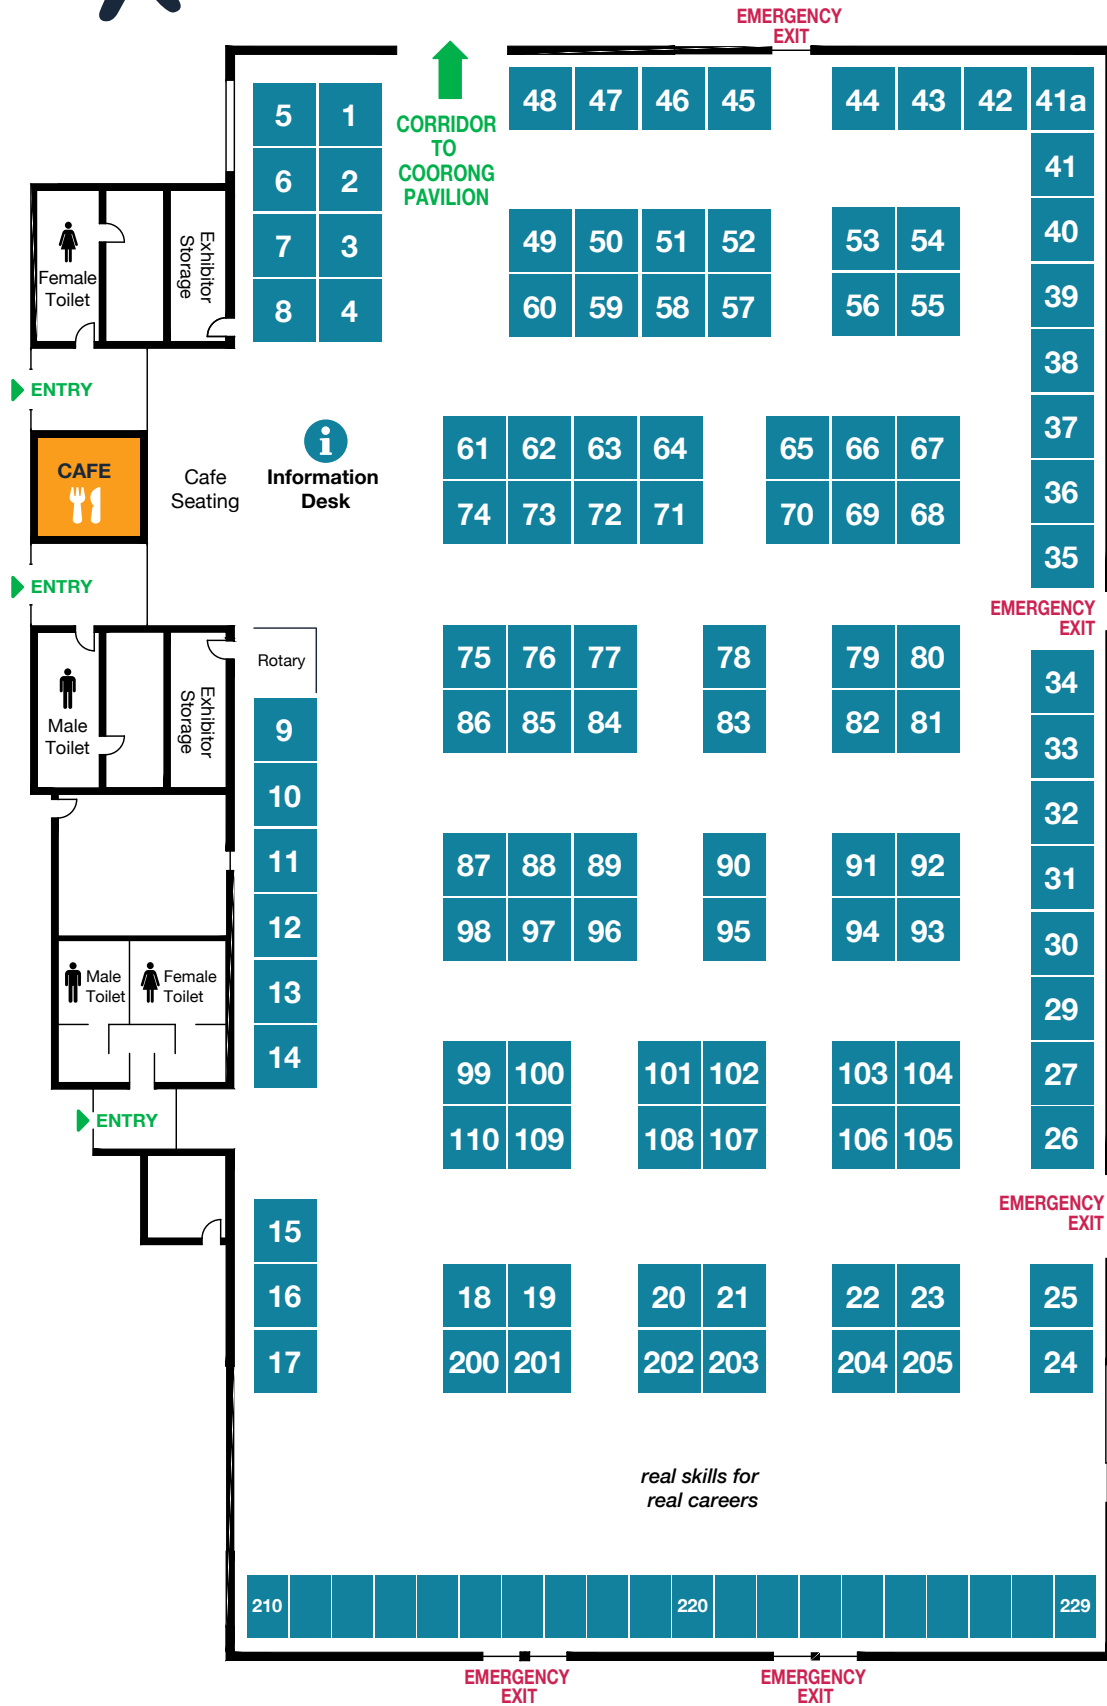

i Information Desks are located at the entrances to each pavilion.

🍴 There is a **Cafe** in the Budawang pavilion and a food van in the Coorong pavilion.

+ The **First Aid Station** and a **time out space** are located in the Conference Centre corridor that connects the Coorong and Budawang pavilions.

Canberra
CareersXpo

7-8 August 2024

Exhibition Park

careersxpo.com.au

Information Desks are located at the entrances to each pavilion.

There is a **Cafe** in the Budawang pavilion and a food van in the Coorong pavilion.

The **First Aid Station** and a **time out space** are located in the Conference Centre corridor that connects the Coorong and Budawang pavilions.

Information Desks are located at the entrances to each pavilion.

There is a **Cafe** in the Budawang pavilion and a food van in the Coorong pavilion.

The **First Aid Station** and a **time out space** are located in the Conference Centre corridor that connects the Coorong and Budawang pavilions.