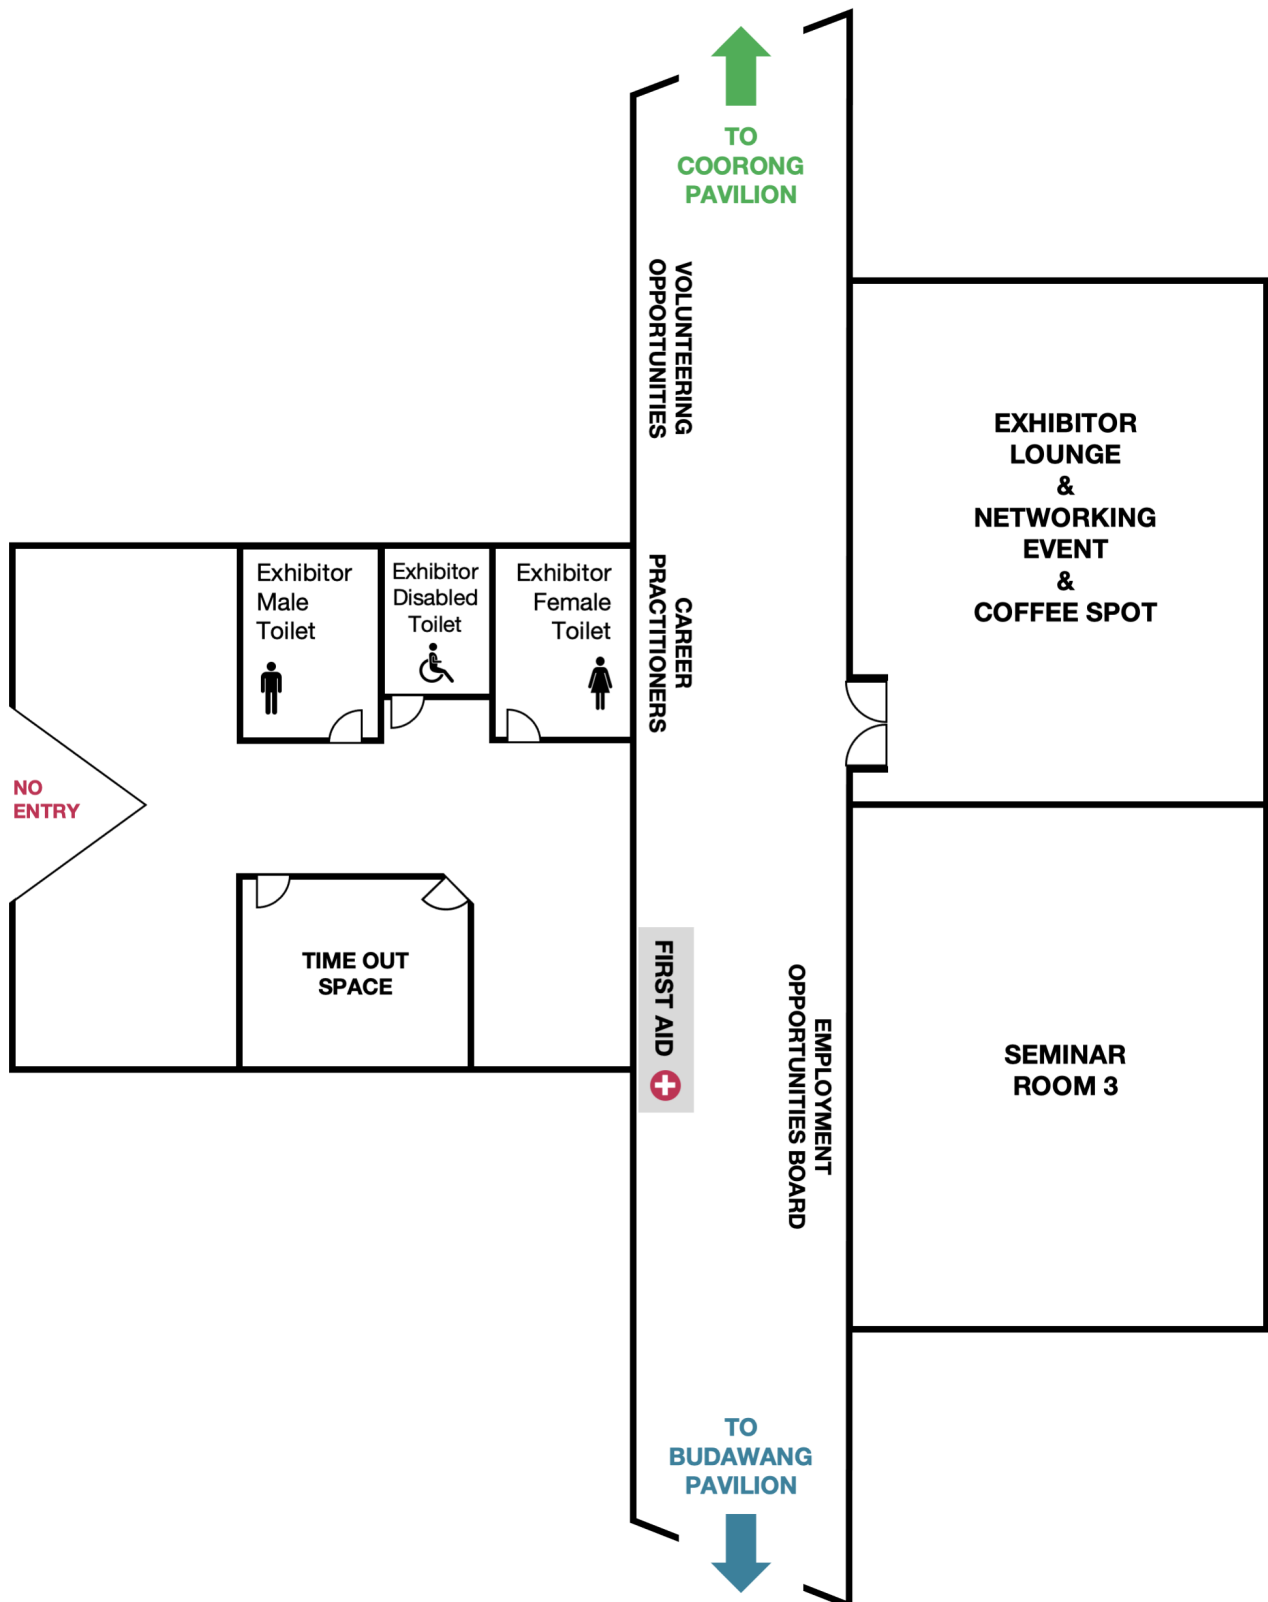

i Information Desks are located at the entrances to each pavilion.

🍴 There is a **Cafe** in the Budawang pavilion and a food van in the Coorong pavilion.

+ The **First Aid Station** and a **time out space** are located in the Conference Centre corridor that connects the Coorong and Budawang pavilions.

Canberra
CareersXpo

7-8 August 2024

Exhibition Park

careersxpo.com.au

Information Desks are located at the entrances to each pavilion.

There is a **Cafe** in the Budawang pavilion and a food van in the Coorong pavilion.

The **First Aid Station** and a **time out space** are located in the Conference Centre corridor that connects the Coorong and Budawang pavilions.

Information Desks are located at the entrances to each pavilion.

There is a **Cafe** in the Budawang pavilion and a food van in the Coorong pavilion.

The **First Aid Station** and a **time out space** are located in the Conference Centre corridor that connects the Coorong and Budawang pavilions.