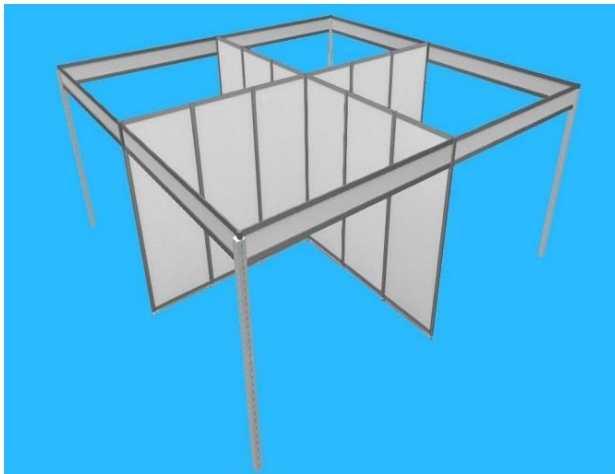

Canberra CareersXpo 9th and 10th August 2023

Deluxe & Standard Booths

CENTRE DELUXE BOOTHS – 3m x 3m

All Booths numbers on the Budawang and Coorong Building floor plans marked **with a circle** are Deluxe Corner or Deluxe in-line booths. All Deluxe Booths have Header Board(s) with your Organisation Name or other wording (max 30 block letter characters) using black vinyl-cut lettering included at **NO CHARGE** in 2023.

PERIMETER STANDARD BOOTHS – 3m x 3m

All Booths numbers on the Budawang and Coorong Building floor plans marked **without** a circle are Standard Corner or Standard in-line booths.